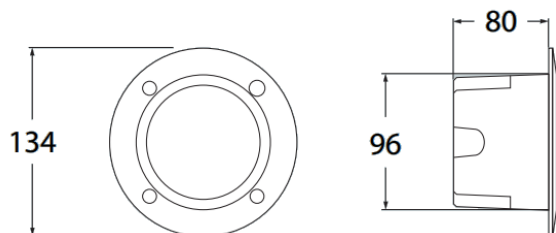

DIMENSIONS »

LETI 100