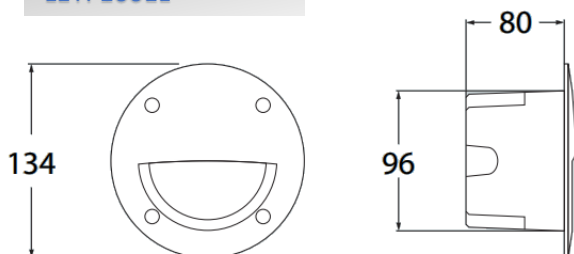

DIMENSIONS »

LETI 100

LETI 100GR

LETI 100EL

ADDITIONAL INFORMATION »

96LETI100/BL

ELMARK
lighting

 This luminaire is compatible with bulbs of the energy classes: