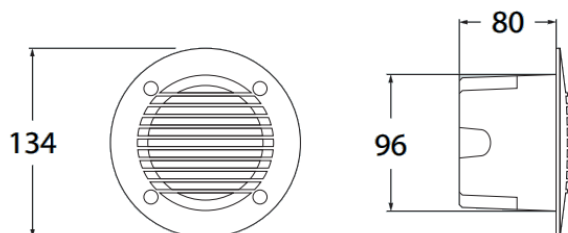

AREAS OF APPLICATION »

- ∴ Suitable for outdoor use
- ∴ Gardens
- ∴ Parks

PRODUCT DETAILS »

LETI 100GR

LETI 100

LETI 100EL

Catalogue number	Model	Watt (W)	Whole fixture lumens (lm)	Colour temp. (K)	Colour body
96LETI100/BL	LETI 100	3	350	3000/4000/6500- settable	Black
96LETI100/GR	LETI 100	3	350	3000/4000/6500- settable	Grey
96LETI100GR/BL	LETI 100GR	3	350	3000/4000/6500- settable	Black
96LETI100GR/GR	LETI 100GR	3	350	3000/4000/6500- settable	Grey
96LETI100EL/BL	LETI 100EL	3	350	3000/4000/6500- settable	Black
96LETI100EL/GR	LETI 100EL	3	350	3000/4000/6500- settable	Grey

DIMENSIONS »

LETI 100

LETI 100GR

LETI 100EL

ADDITIONAL INFORMATION »

96LETI100/BL

ELMARK
lighting

 This luminaire is compatible with bulbs of the energy classes: